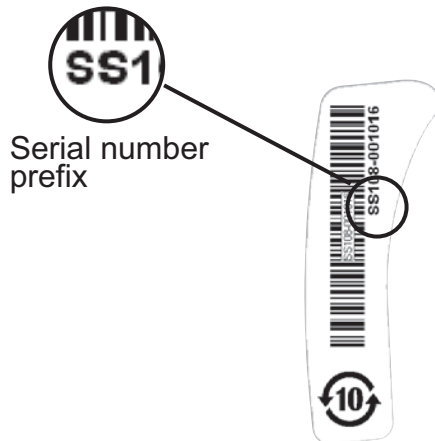

## Identify the serial number prefix, using either method

### Using the serial number

Figure 1. GasAlertMicro 5 Series/X5 Series Label Locations

Figure 2. GasAlertMicro 5 Series/X5 Series Serial Number Label

1. Look at the serial number label. Refer to Figures 1 and 2.

The serial number has a prefix which identifies the type of detector.

E.g. SS106-001000

SS1 = serial number prefix

2. If your serial number label is illegible, consult Using the hardware version.